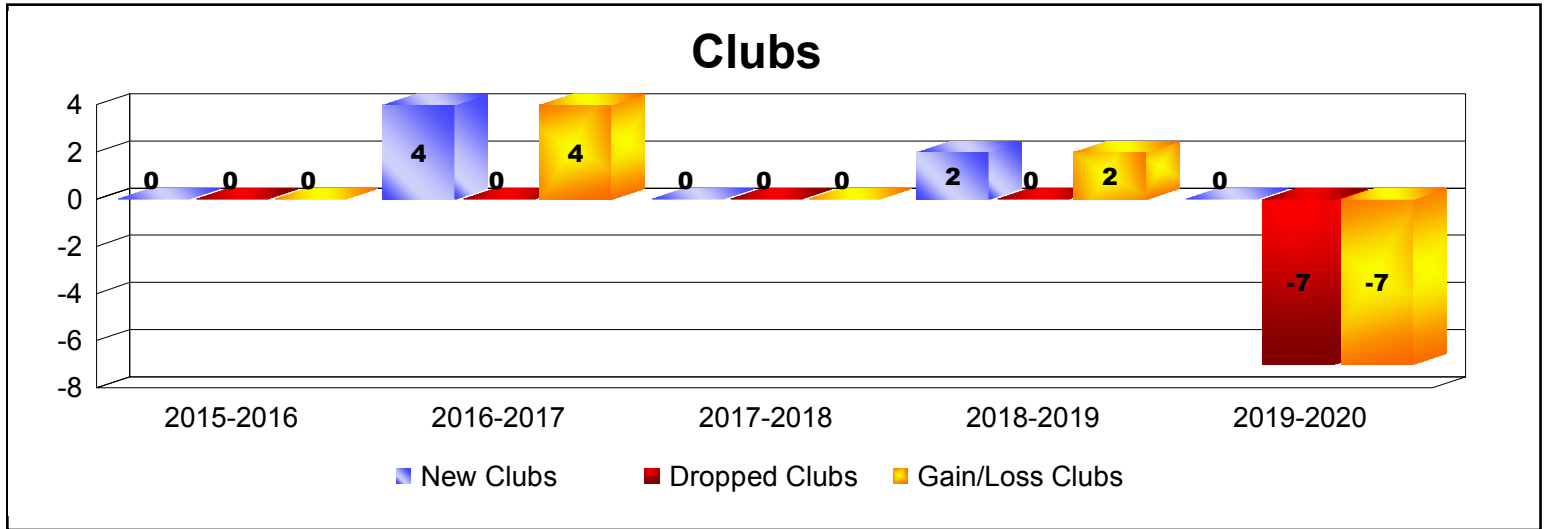

Year	New Clubs	Dropped Clubs	Gain/ Loss Clubs	New Members	Charter Members	Reinstate Members	Transfer Members	Total Member Added	Total Members Dropped	Gain/ Loss Members
2015-2016	0	0	0	142	2	15	20	179	-190	-11
2016-2017	4	0	4	256	106	2	10	374	-234	140
2017-2018	0	0	0	175	4	18	18	215	-272	-57
2018-2019	2	0	2	125	49	6	14	194	-248	-54
2019-2020	0	-7	-7	46	0	7	5	58	-150	-92
Average	1	-1	0	149	32	10	13	204	-219	-15

Year	New Clubs	Dropped Clubs	Gain/ Loss Clubs	New Members	Charter Members	Reinstate Members	Transfer Members	Total Member Added	Total Members Dropped	Gain/ Loss Members
2015-2016	0	0	0	0	0	0	0	0	-1	-1
2016-2017	0	0	0	3	0	0	0	3	-4	-1
2017-2018	0	0	0	0	0	0	0	0	-4	-4
2018-2019	0	0	0	0	0	0	0	0	0	0
2019-2020	0	0	0	0	0	0	0	0	0	0
Average	0	0	0	1	0	0	0	1	-2	-1