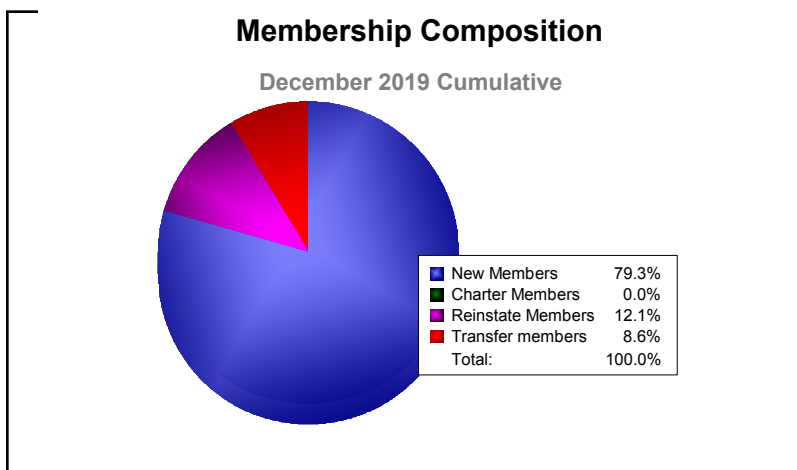

Year	New Clubs	Dropped Clubs	Gain/ Loss Clubs	New Members	Charter Members	Reinstate Members	Transfer Members	Total Member Added	Total Members Dropped	Gain/ Loss Members
2015-2016	0	0	0	142	2	15	20	179	-190	-11
2016-2017	4	0	4	256	106	2	10	374	-234	140
2017-2018	0	0	0	175	4	18	18	215	-272	-57
2018-2019	2	0	2	125	49	6	14	194	-248	-54
2019-2020	0	-7	-7	46	0	7	5	58	-150	-92
Average	1	-1	0	149	32	10	13	204	-219	-15

Year	New Clubs	Dropped Clubs	Gain/ Loss Clubs	New Members	Charter Members	Reinstate Members	Transfer Members	Total Member Added	Total Members Dropped	Gain/ Loss Members
2015-2016	0	0	0	0	0	0	0	0	-1	-1
2016-2017	0	0	0	3	0	0	0	3	-4	-1
2017-2018	0	0	0	0	0	0	0	0	-4	-4
2018-2019	0	0	0	0	0	0	0	0	0	0
2019-2020	0	0	0	0	0	0	0	0	0	0
Average	0	0	0	1	0	0	0	1	-2	-1