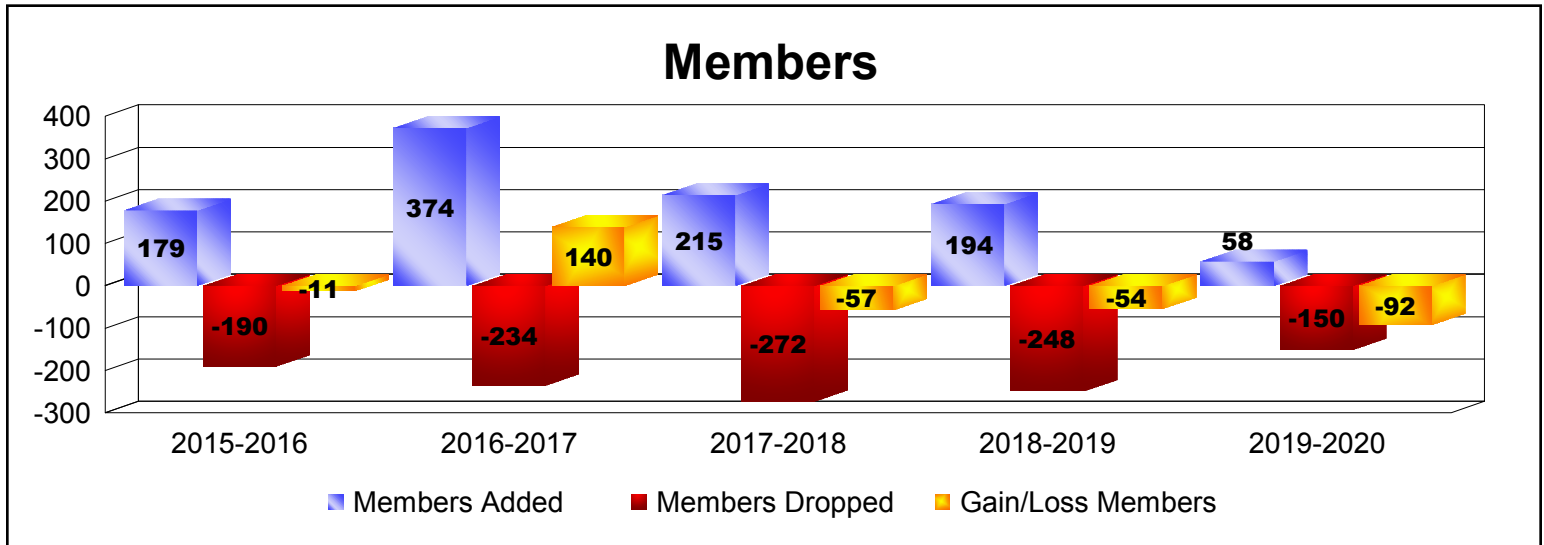

Year	New Clubs	Dropped Clubs	Gain/ Loss Clubs	New Members	Charter Members	Reinstate Members	Transfer Members	Total Member Added	Total Members Dropped	Gain/ Loss Members
2015-2016	0	0	0	142	2	15	20	179	-190	-11
2016-2017	4	0	4	256	106	2	10	374	-234	140
2017-2018	0	0	0	175	4	18	18	215	-272	-57
2018-2019	2	0	2	125	49	6	14	194	-248	-54
2019-2020	0	-7	-7	46	0	7	5	58	-150	-92
Average	1	-1	0	149	32	10	13	204	-219	-15

Year	New Clubs	Dropped Clubs	Gain/ Loss Clubs	New Members	Charter Members	Reinstate Members	Transfer Members	Total Member Added	Total Members Dropped	Gain/ Loss Members
2015-2016	0	0	0	0	0	0	0	0	-1	-1
2016-2017	0	0	0	3	0	0	0	3	-4	-1
2017-2018	0	0	0	0	0	0	0	0	-4	-4
2018-2019	0	0	0	0	0	0	0	0	0	0
2019-2020	0	0	0	0	0	0	0	0	0	0
Average	0	0	0	1	0	0	0	1	-2	-1