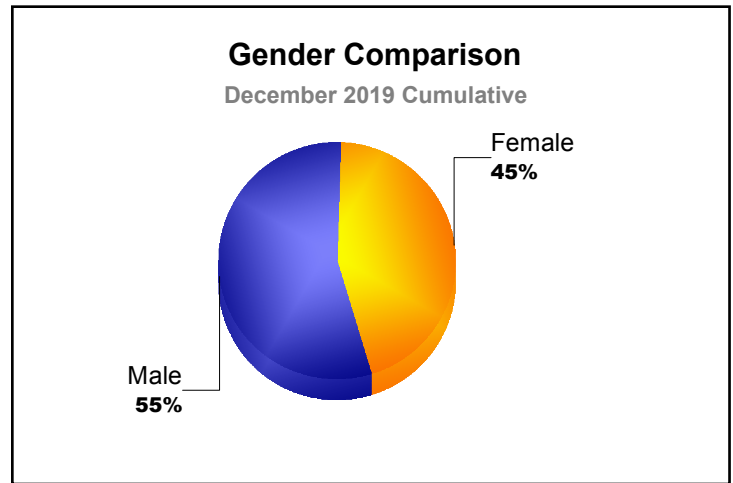

Year	New Clubs	Dropped Clubs	Gain/ Loss Clubs	New Members	Charter Members	Reinstate Members	Transfer Members	Total Member Added	Total Members Dropped	Gain/ Loss Members
2015-2016	0	0	0	142	2	15	20	179	-190	-11
2016-2017	4	0	4	256	106	2	10	374	-234	140
2017-2018	0	0	0	175	4	18	18	215	-272	-57
2018-2019	2	0	2	125	49	6	14	194	-248	-54
2019-2020	0	-7	-7	46	0	7	5	58	-150	-92
Average	1	-1	0	149	32	10	13	204	-219	-15